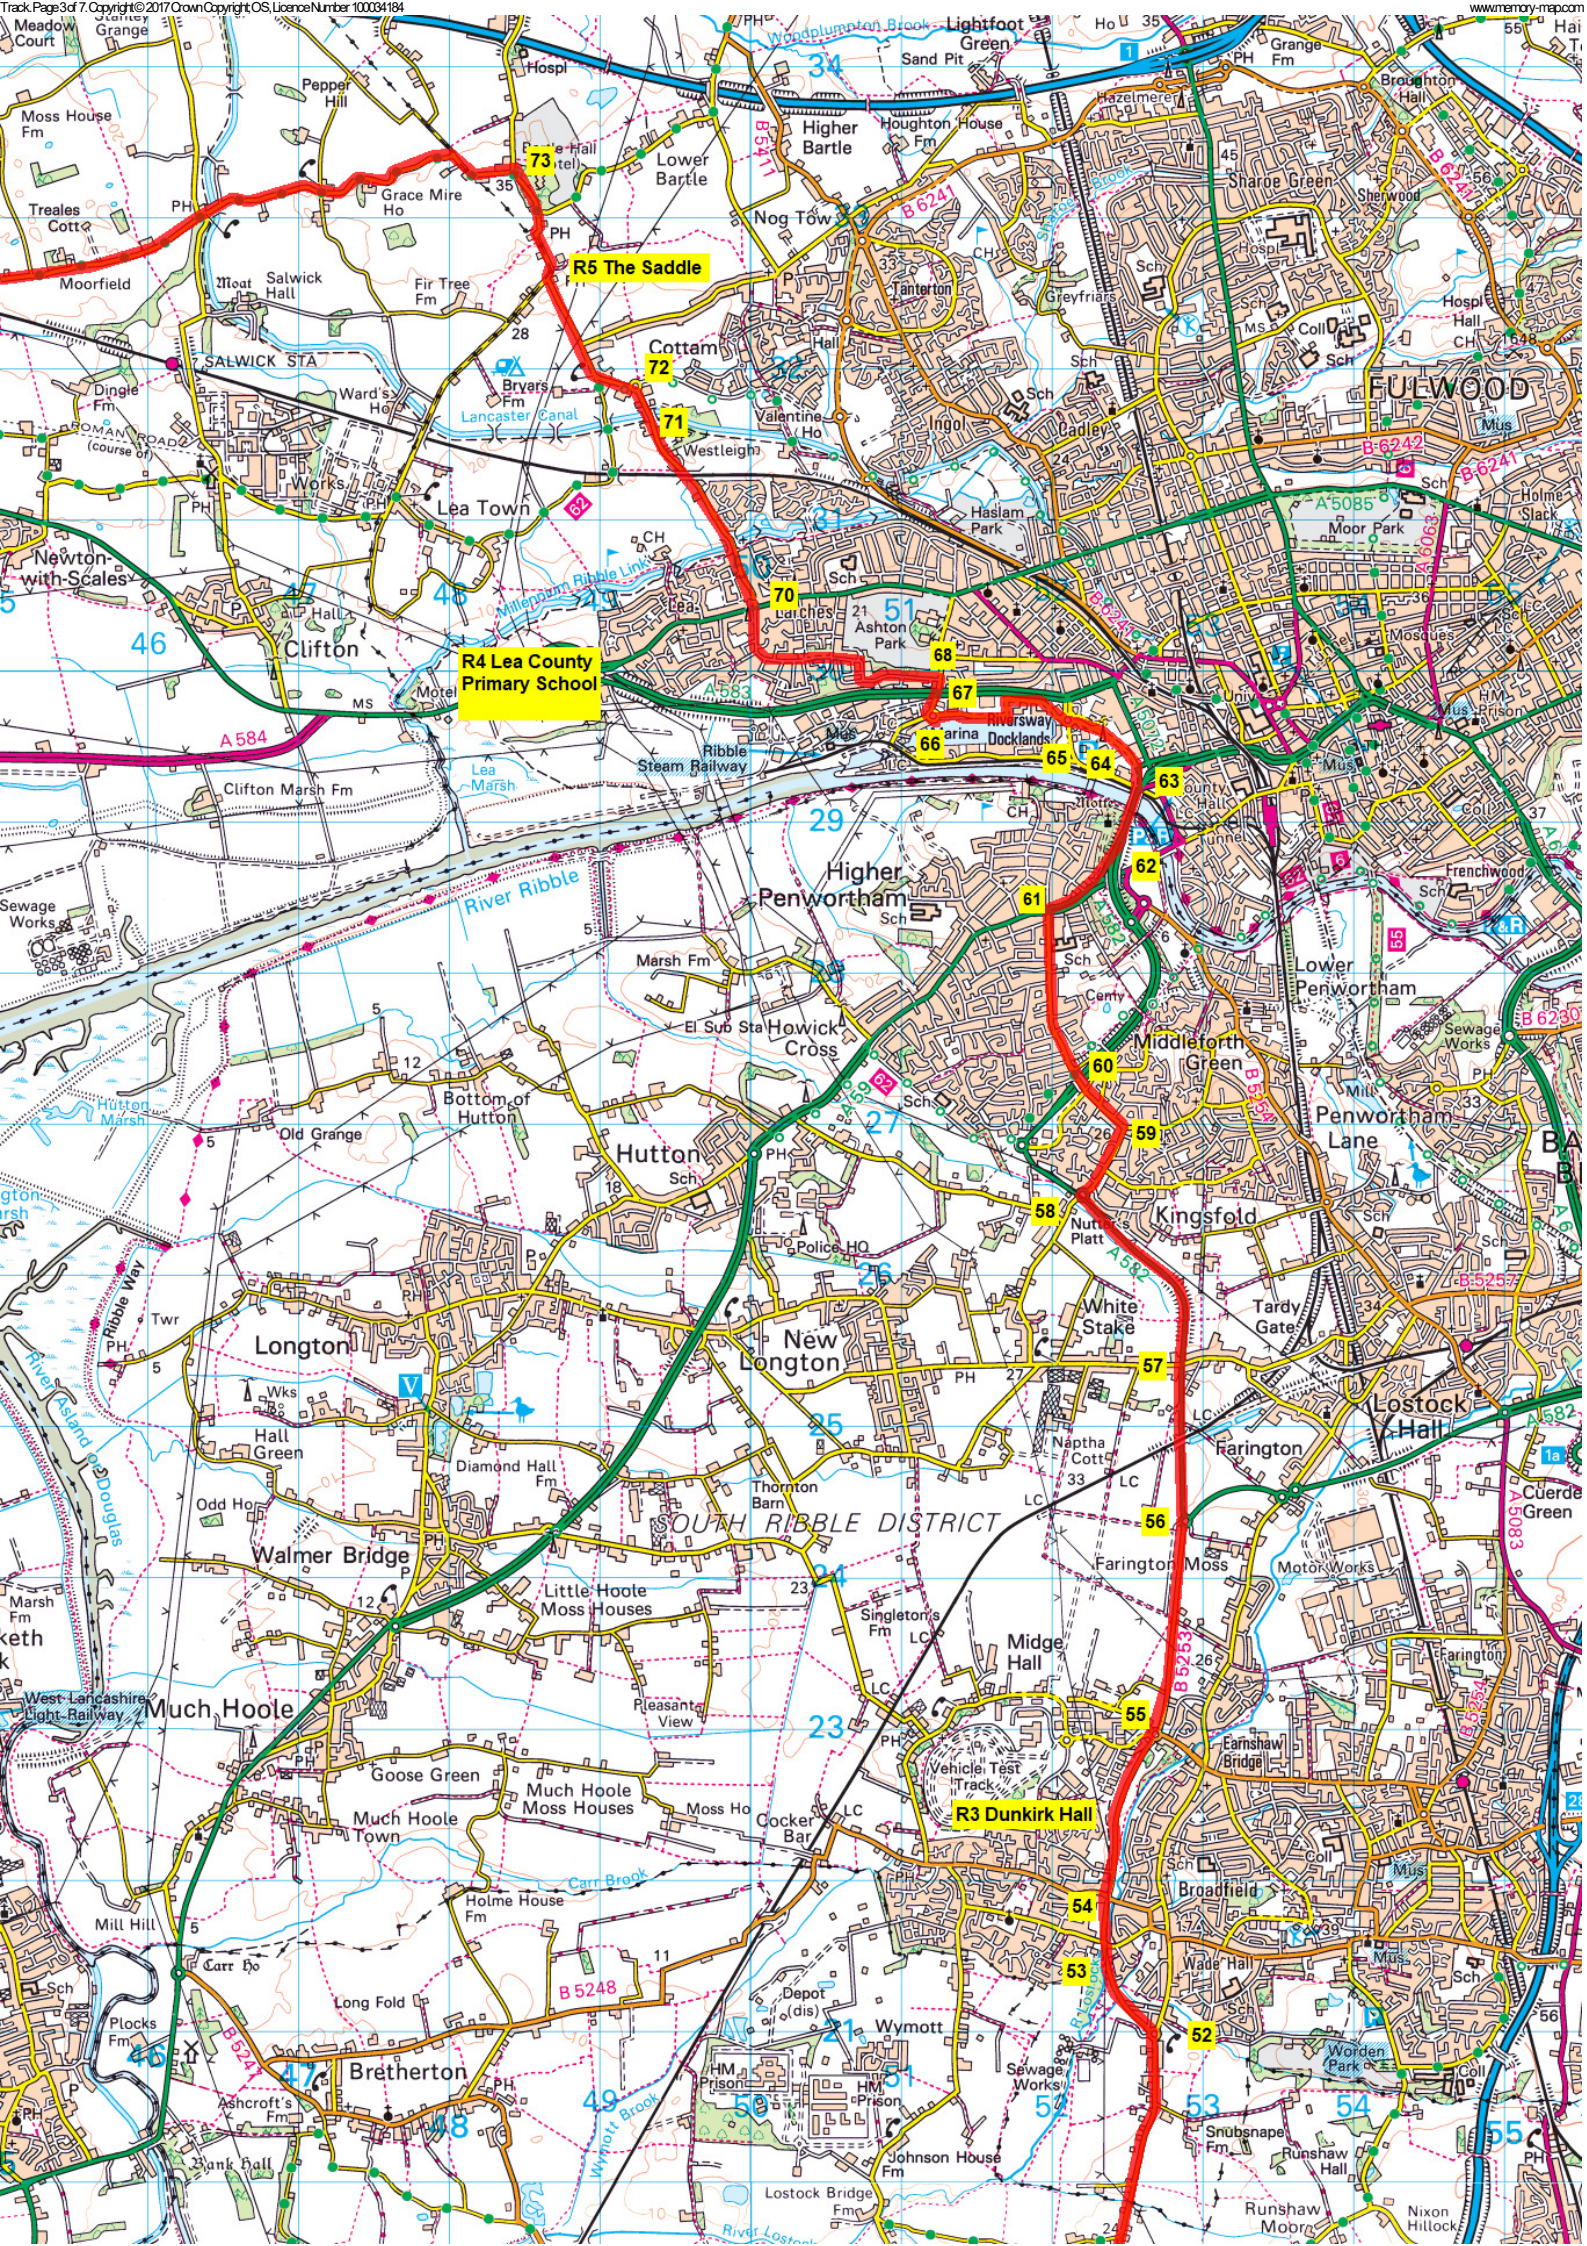

# THE WYLDE

WYLDE DISTRICT

KIRKHAM

Warton

Freckleton

Longton

Walmer Bridge

Weeton Camp

Greenhalgh

Medlar

Wharles

Wrea Green

Wesham

Dowbridge

Newton-with-Scales

Clifton

Warton Bank

Warton Aerodrome

Hall Green

Odd Ho

Banks Marsh

Hesketh Marsh

Hesketh New Marsh

Hesketh Bank

R5 The Saddle

R4 Lea County Primary School

R3 Dunkirk Hall

R1 Howe Bridge Sports Centre, Atherton